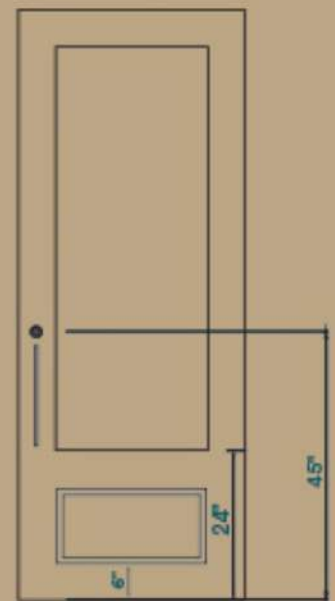

Veronica

Zurich

DOUBLE DOORS

All double doors have a standard measurement of 73 1/2" X 97" and regular threshold of 1/2" - 1 1/2".

Alejandra

Camila

Cordelia

Dubai

right hand in swing

left hand in swing

eyebrow top

square top

HANDLE

DOUBLE DOORS

right hand in swing

left hand in swing